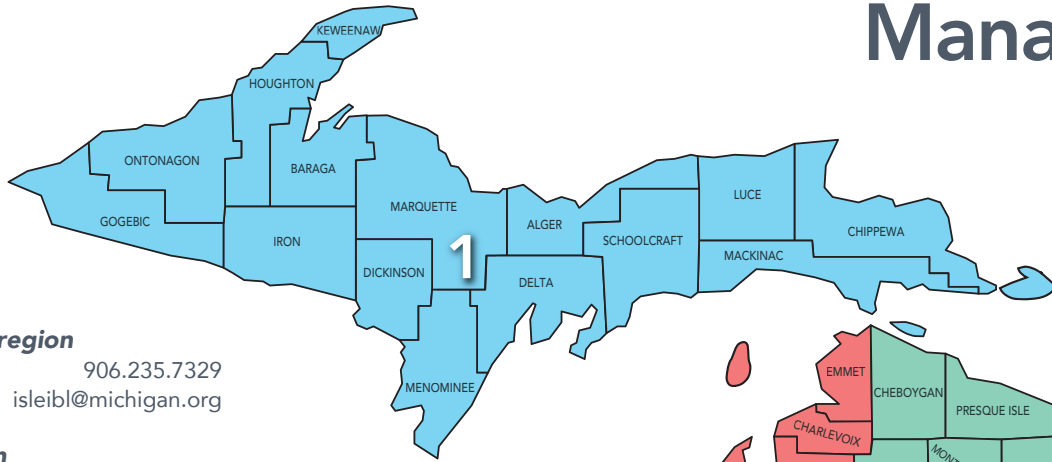

Business Development Managers

REGIONS

1 Upper Peninsula region
Leo Isleib 906.235.7329
isleibl@michigan.org

2 Northwest region
Jessie Mitchell 231.942.8287
mitchellj20@michigan.org

3 Northeast region
Jessie Mitchell 231.942.8287
mitchellj20@michigan.org

4 West Michigan region*
Sam Sedlecky 517.643.7712
sedleckys@michigan.org
Darryl Todd 517.643.6397
toddd@michigan.org

5 East Central Michigan region
Brenda Flory 517.243.2479
floryb@michigan.org

6 East Michigan region
Joe McCulloch 517.896.4346
mccullochj3@michigan.org

7 South Central region
Kristin Schleman 517.243.4647
schlemank@michigan.org

8 Southwest region
Brenda Stewart 517.282.8541
stewartb6@michigan.org

9 Southeast Michigan region
Jim Coutu 517.420.1647
coutuj@michigan.org

10 Detroit Metro region/Macomb County
Ricardo Gonzalez 517.449.7645
gonzalezr3@michigan.org

10 Detroit Metro region/Oakland County*
Amanda Baker 517.285.9080
bakera22@michigan.org
Madison Sorsen 517.281.3273
sorsenm@michigan.org
Emma Stasek 517.897.7390
staseke@michigan.org