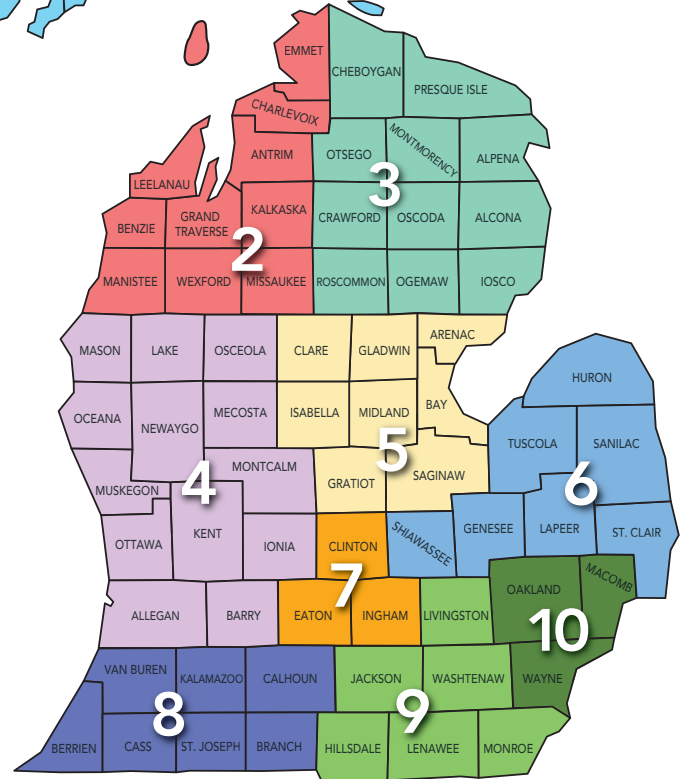

10 Detroit Metro region/Wayne County*
Chris McClain 517.897.4865
mcclainc3@michigan.org
Emma Stasek 517.897.7390
staseke@michigan.org
Ericka Swayne 517.281.4875
swayne1@michigan.org

**Statewide, Japanese/South Korea/
Taiwan accounts**
Amanda Eisbrenner 517.420.0977
eisbrennera@michigan.org

Managing director assignments

BDMs within each region report to an MEDC managing director:

Region 1
Vicki Schawb 906.235.9208
schwabv@michigan.org

Regions 2, 3
Tino Breithaupt 231.620.1565
breithauptt@michigan.org

Regions 5, 6
Charles Donaldson 810.241.6658
donaldsonc2@michigan.org

Regions 4, 8
Sarah Rainero 517.242.5480
raineros@michigan.org

Regions 7, 9
Paula Holtz 517.243.5689
holtzp@michigan.org

Region 10
Nicole Black 248.766.5794
blackn@michigan.org

*See page 2 for specific county/city breakdowns within each region.

**MICHIGAN ECONOMIC
DEVELOPMENT CORPORATION**