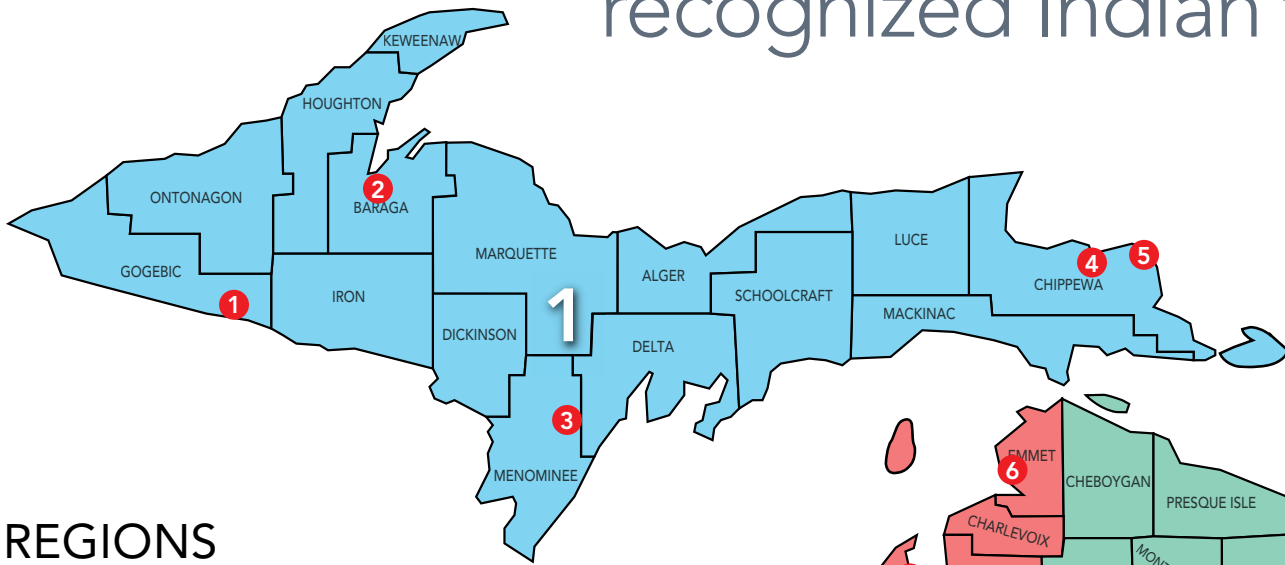

Michigan's federally recognized Indian tribes

REGIONS

- 1 Upper Peninsula region**
 - 1. Lac Vieux Desert Band of Lake Superior Chippewa Indians
 - 2. Keweenaw Bay Indian Community
 - 3. Hannahville Indian Community
 - 4. Bay Mills Indian Community
 - 5. Sault Ste. Marie Tribe of Chippewa Indians

- 2 Northwest region**
 - 6. Little Traverse Bay Bands of Odawa Indians
 - 7. Grand Traverse Band of Ottawa and Chippewa Indians
 - 8. Little River Band of Ottawa Indians

- 3 Northeast region**

- 4 West Michigan region**
 - 9. Match-E-Be-Nash-She-Wish Band of Potawatomi Indians (Gun Lake Tribe)

- 5 East Central Michigan region**
 - 10. Saginaw Chippewa Indian Tribe

- 6 East Michigan region**

- 7 South Central region**

- 8 Southwest region**
 - 11. Pokagon Band of Potawatomi Indians
 - 12. Nottawaseppi Huron Band of Potawatomi Indians

- 9 Southeast Michigan region**

- 10 Detroit Metro region**