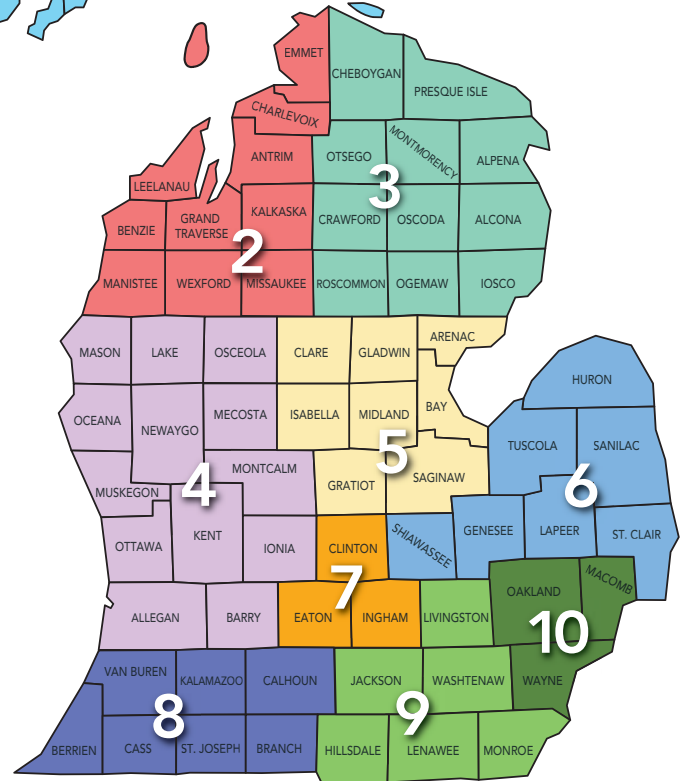

10 Detroit Metro region/Wayne County*
Chris McClain 517.897.4865
mcclainc3@michigan.org
Emma Stasek 517.897.7390
staseke@michigan.org
Ericka Swayne 517.281.4875
swayne1@michigan.org

**Statewide, Japanese/South Korea/
Taiwan accounts**
Amanda Eisbrenner 517.420.0977
eisbrennera@michigan.org

Managing director assignments

BDMs within each region report to an MEDC managing director:

Region 1
Vicki Schawb 906.235.9208
schwabv@michigan.org

Regions 2, 3
Tino Breithaupt 231.620.1565
breithauptt@michigan.org

Regions 5, 6
Charles Donaldson 810.241.6658
donaldsonc2@michigan.org

Regions 4, 8
Matt McCauley (temporary) 517.281.4356
mccauleym3@michigan.org

Regions 7, 9
Paula Holtz 517.243.5689
holtzp@michigan.org

Region 10
Nicole Black 248.766.5794
blackn@michigan.org

*See page 2 for specific county/city breakdowns within each region.

**MICHIGAN ECONOMIC
DEVELOPMENT CORPORATION**