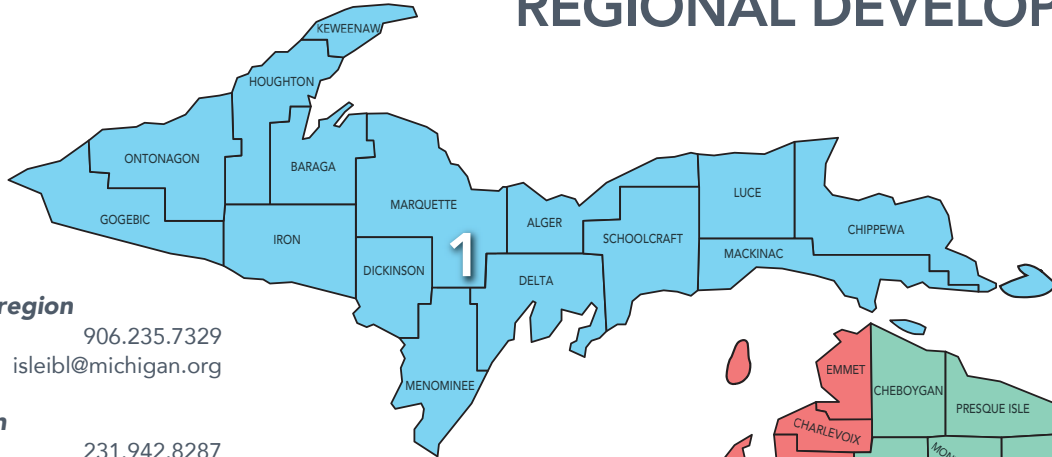

Business Development Managers

REGIONAL DEVELOPMENT

REGIONS

1 Upper Peninsula region
Leo Isleib 906.235.7329
isleibl@michigan.org

2 Northwest region
Jessie Mitchell 231.942.8287
mitchellj20@michigan.org

3 Northeast region
Jessie Mitchell 231.942.8287
mitchellj20@michigan.org

Sam Sedlecky: Barry, Ionia, Kent and Montcalm counties

Darryl Todd: Allegan, Lake, Mason, Mecosta, Muskegon, Newaygo, Oceana, Osceola, and Ottawa counties

REGION 10

OAKLAND COUNTY

Amanda Baker: Auburn Hills, Berkley, Bingham Farms, Birmingham, Bloomfield Hills, Clarkston, Commerce Twp., Davisburg, Groveland Twp., Highland Twp., Holly, Holly Twp., Lathrup Village, Lake Orion, Orchard Lake, Orion Twp., Oxford, Pontiac, Rochester, Rochester Hills, Rose Twp., Springfield Twp., Walled Lake, Waterford Twp., West Bloomfield, White Lake