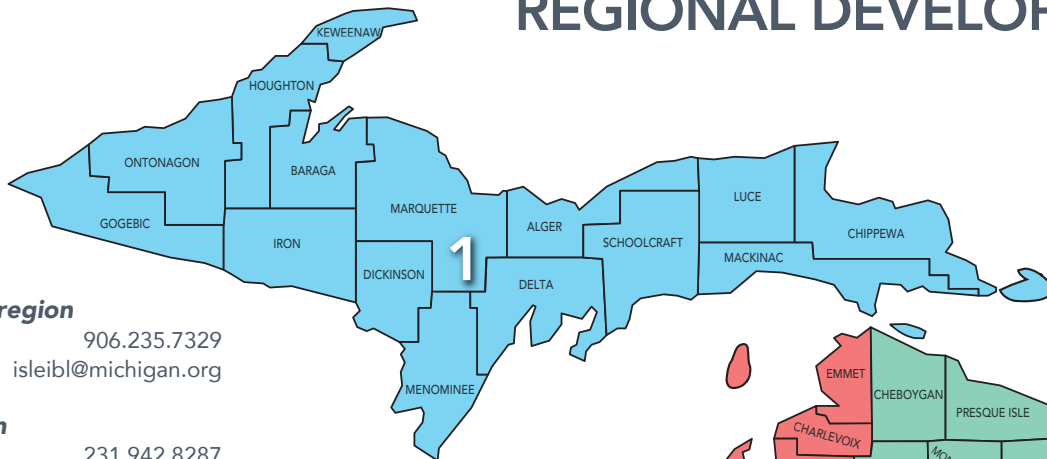

Business Development Managers

REGIONAL DEVELOPMENT

REGIONS

1 Upper Peninsula region
Leo Isleib 906.235.7329
isleibl@michigan.org

2 Northwest region
Jessie Mitchell 231.942.8287
mitchellj20@michigan.org

3 Northeast region
Jessie Mitchell 231.942.8287
mitchellj20@michigan.org