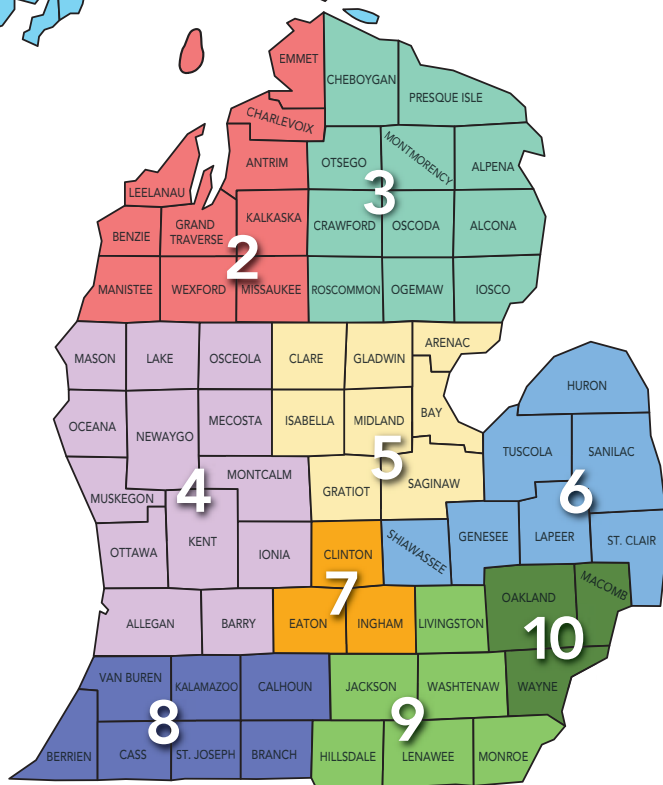

10 Detroit Metro region/Wayne County*
Emma Stasek 517.897.7390
staseke@michigan.org
Ericka Swayne 517.281.4875
swaynee1@michigan.org

**Statewide, Japanese/South Korea/
Taiwan accounts**
Amanda Eisbrenner 517.420.0977
eisbrennera@michigan.org

Managing director assignments

BDMs within each region report to an MEDC managing director:

Region 1
Vicki Schawb 906.235.9208
schwabv@michigan.org

Regions 2, 4
Tino Breithaupt 231.620.1565
breithauptt@michigan.org

Regions 3, 5, 6
Charles Donaldson 810.241.6658
donaldsonc2@michigan.org

Regions 7, 8, 9
Paula Holtz 517.243.5689
holtzp@michigan.org

Region 10
Nicole Black 248.766.5794
blackn@michigan.org

*See page 2 for specific county/city breakdowns within each region.