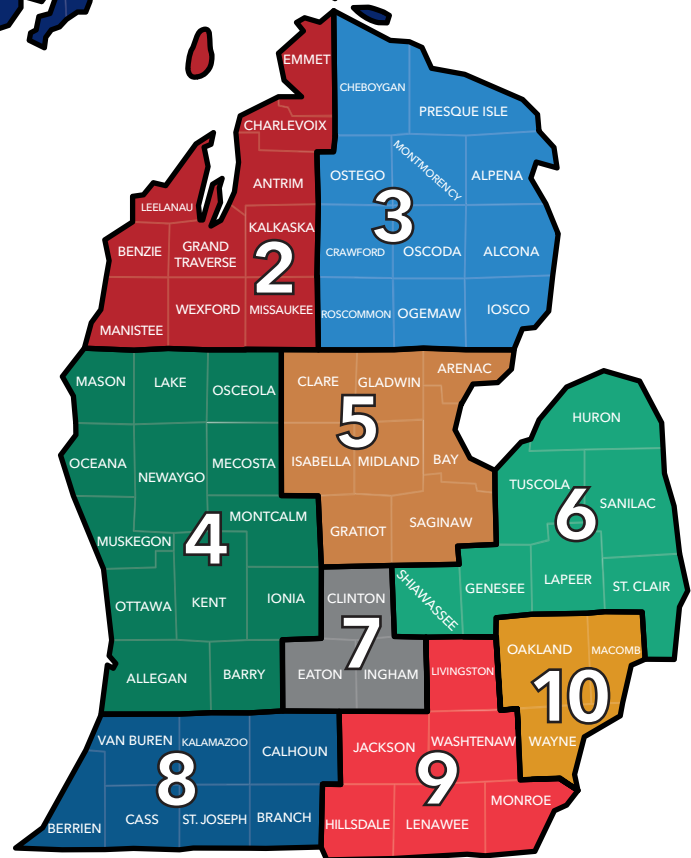

Michigan's International Trade Assistance

Go Global

The Michigan Economic Development Corporation (MEDC) and its strategic network of partners provide export programs, trainings, and events statewide. MEDC international trade managers serve as a concierge resource in designated regions of the state to help companies identify needs and connect with relevant export services to do business on a global scale.

REGIONS 1, 2, 3, 5, 6, 7

Chris Bosio

517.348.9256 | bosioc@michigan.org

REGIONS 4, 8, 9*

Weiwei Lu

616.540.4964 | luw@michigan.org

REGIONS 9*, 10

Brendan Cherry

517.243.9877 | cherryb2@michigan.org

*Specific breakdowns within this region:

REGION 9

Weiwei Lu: All counties excluding Washtenaw

Brendan Cherry: Washtenaw County only

New to our program?

Tell us about your company so we can start supporting your export journey today.