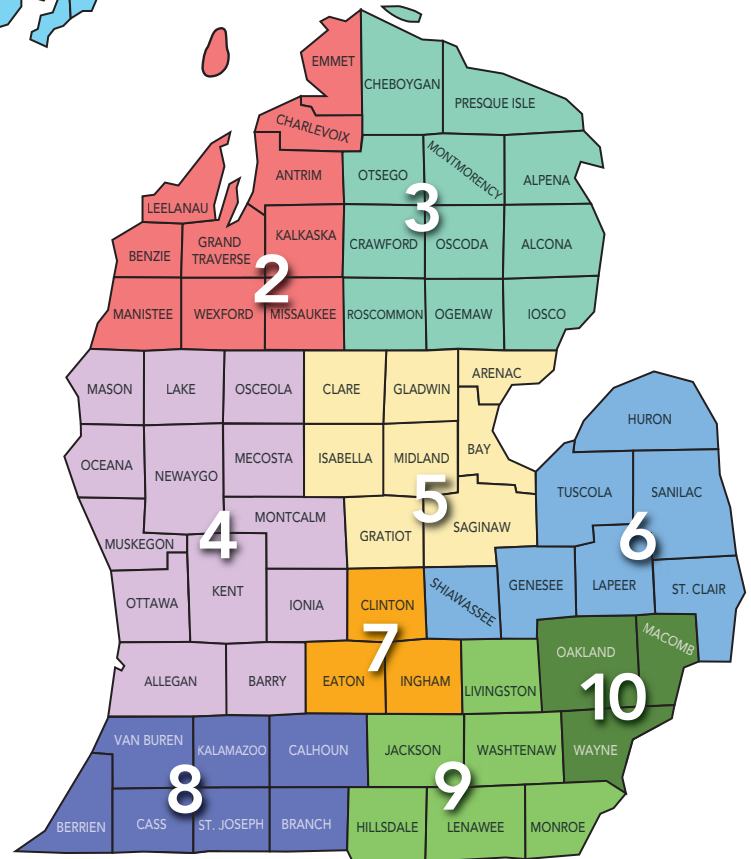

Managing director assignments

CDMs within each region report to an MEDC managing director:

Region 1	Vicki Schwab	906.235.9208 schwabv@michigan.org
Regions 2, 4	Tino Breithaupt	231.620.1565 breithauptt@michigan.org
Regions 3, 5, 6	Charles Donaldson	810.241.6658 donaldsonc2@michigan.org
Regions 7, 8, 9	Paula Holtz	517.243.5689 holtzp@michigan.org
Region 10	Nicole Black	248.766.5794 blackn@michigan.org

*See page 2 for specific county/city breakdowns within each region.