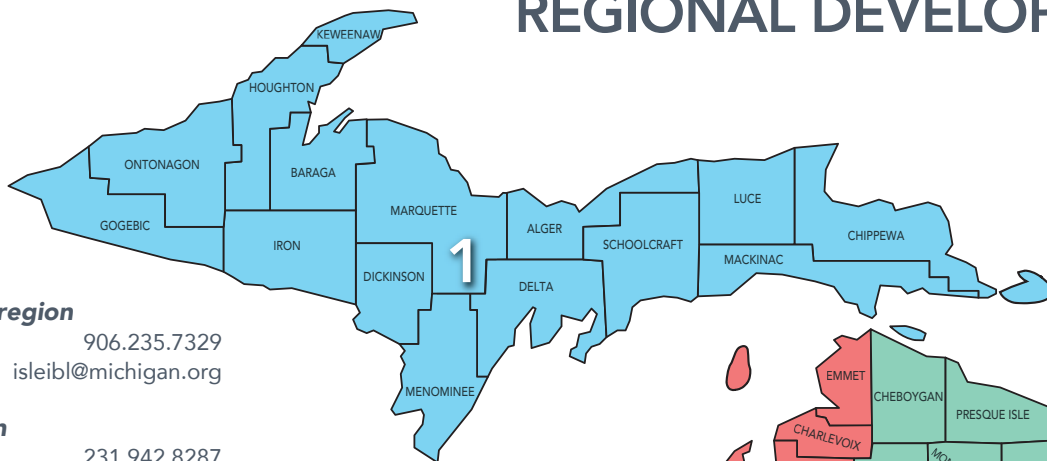

Business Development Managers

REGIONAL DEVELOPMENT

REGIONS

1 Upper Peninsula region
 Leo Isleib 906.235.7329
 isleibl@michigan.org

2 Northwest region
 Jessie Mitchell 231.942.8287
 mitchellj20@michigan.org

OAKLAND COUNTY

Amanda Baker: Auburn Hills, Berkley, Bingham Farms, Birmingham, Bloomfield Hills, Clarkston, Commerce Twp., Davisburg, Groveland Twp., Highland Twp., Holly, Holly Twp., Lathrup Village, Lake Orion, Orchard Lake, Orion Twp., Oxford, Pontiac, Rochester, Rochester Hills, Rose Twp., Springfield Twp., Walled Lake, Waterford Twp., West Bloomfield, White Lake