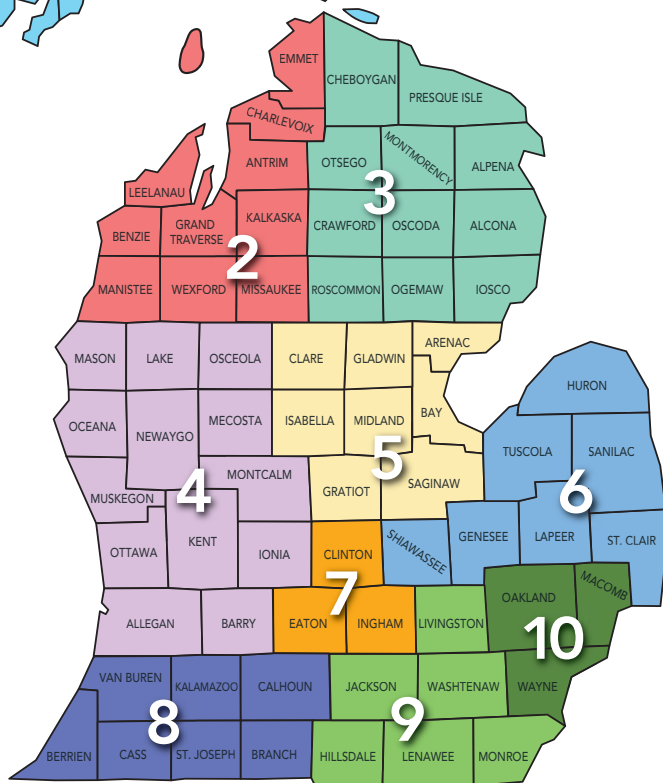

10 Detroit Metro region/Wayne County*
Jim Coutu 517.420.1647
coutuj@michigan.org
Ericka Swayne 517.281.4875
swaynee1@michigan.org

**Statewide, Japanese/South Korea/
Taiwan accounts**
Amanda Eisbrenner 517.420.0977
eisbrennera@michigan.org

Managing director assignments

BDMs within each region report to an MEDC managing director:

Region 1
Vicki Schawb 906.235.9208
schwabv@michigan.org

Regions 2, 4
Tino Breithaupt 231.620.1565
breithauptt@michigan.org

Regions 3, 5, 6
Charles Donaldson 810.241.6658
donaldsonc2@michigan.org

Regions 7, 8, 9
Paula Holtz 517.243.5689
holtzp@michigan.org

Region 10
Nicole Black 248.766.5794
blackn@michigan.org

*See page 2 for specific county/city breakdowns within each region.