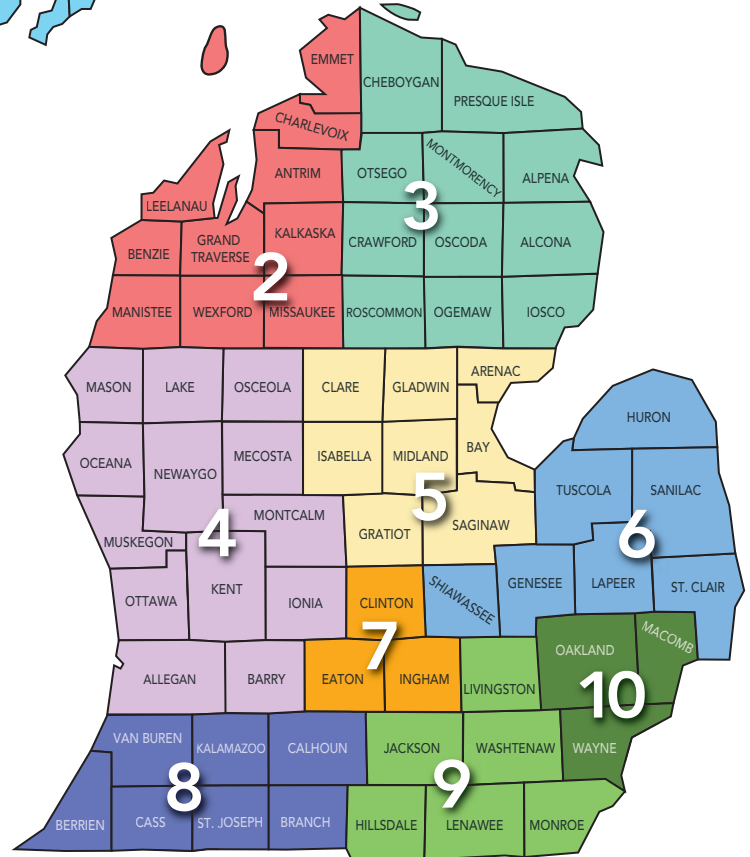

Managing director assignments

CDMs within each region report to an MEDC managing director:

Region 1	Vicki Schwab	906.235.9208 schwabv@michigan.org
Regions 2, 4	Tino Breithaupt	231.620.1565 breithauptt@michigan.org
Regions 3, 5, 6	Charles Donaldson	810.241.6658 donaldsonc2@michigan.org
Regions 7, 8, 9	Paula Holtz	517.243.5689 holtzp@michigan.org
Region 10	Nicole Black	248.766.5794 blackn@michigan.org

*See page 2 for specific county/city breakdowns within each region.