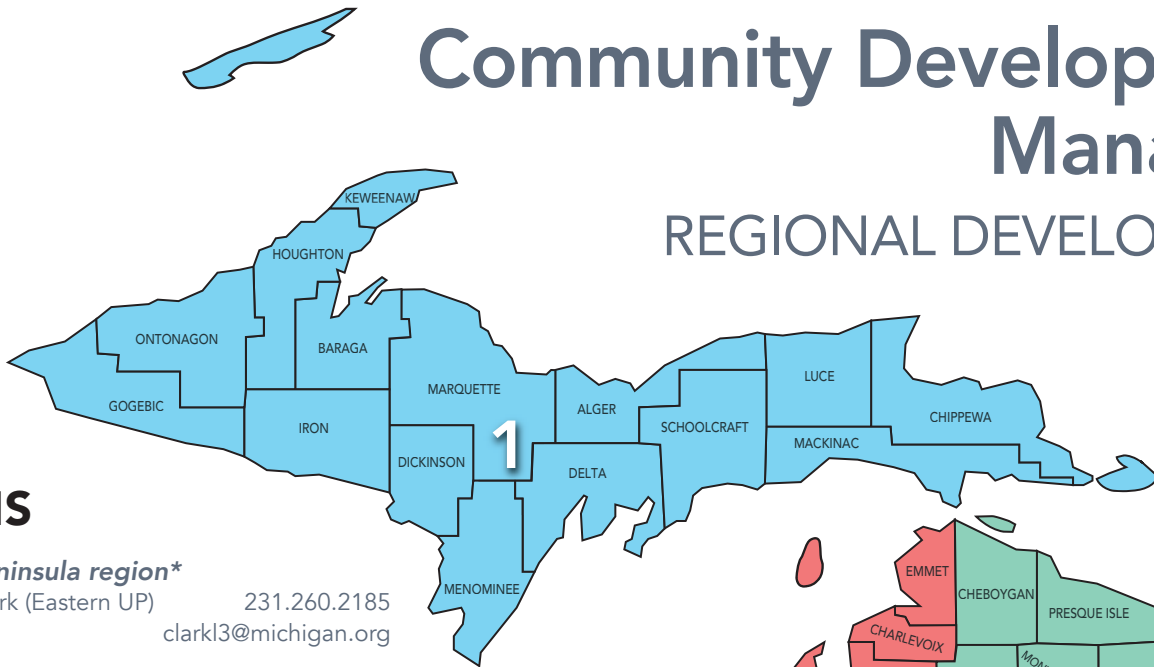

Community Development Managers

REGIONAL DEVELOPMENT

REGIONS

1 Upper Peninsula region*
 Lindsey Clark (Eastern UP) 231.260.2185
 clarkl3@michigan.org

Raymond Govus (Western UP) 517.897.1646
 govusr1@michigan.org

*See page 2 for specific county/city breakdowns within each region.

CDM ASSIGNMENTS WITHIN REGIONS

REGION 1

Eastern Upper Peninsula

Lindsey Clark: Alger, Chippewa, Luce, Mackinac, Schoolcraft counties; City of Marquette