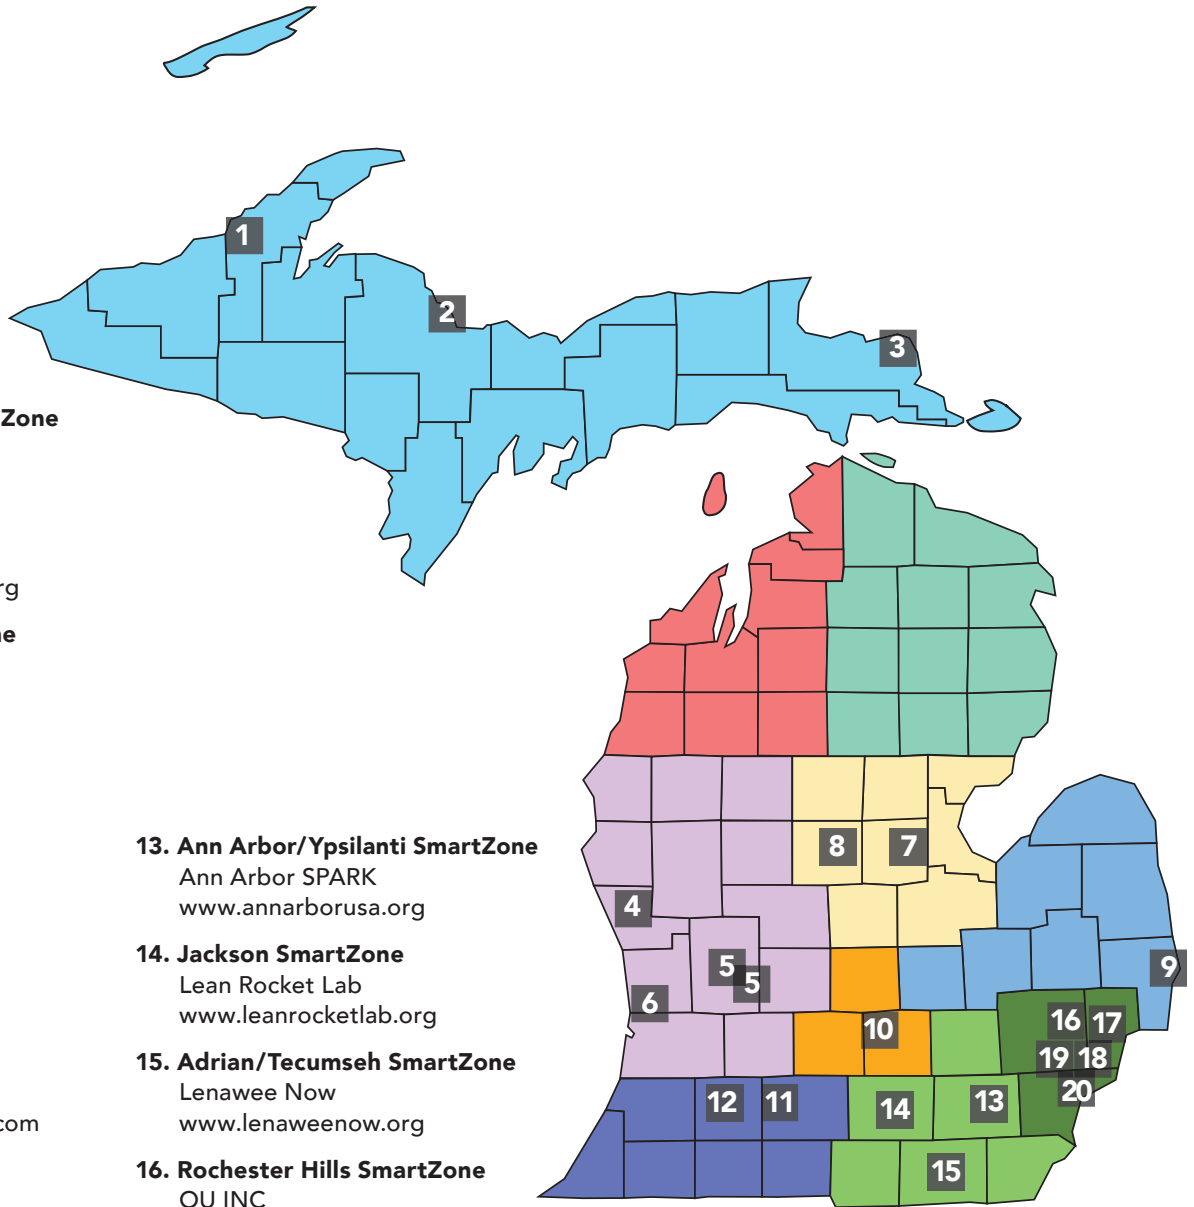

SMARTZONE SERVICE AREAS

SmartZones

1. **1. Houghton/Hancock SmartZone**
   MTEC
   www.mtecsz.com
2. **2. Marquette SmartZone**
   Innovate Marquette
   www.innovatemarquette.org
3. **3. Sault Ste. Marie SmartZone**
   Sault Ste. Marie EDC
   www.saultedc.com
4. **4. Muskegon SmartZone**
   Muskegon Innovation Hub
   www.gvsu.edu/mihub
5. **5. Grand Rapids SmartZone**
   Spartan Innovations
   www.msufoundation.org/venture-creation
   Start Garden
   www.startgarden.com
6. **6. Holland SmartZone**
   Lakeshore Advantage
   www.lakeshoreadvantage.com
7. **7. Midland SmartZone**
   Midland Business Alliance
   www.mbami.org
8. **8. Mount Pleasant SmartZone**
   CMURC
   www.cmurc.com
9. **9. Port Huron SmartZone**
   St. Clair County EDA
   www.startunderground.com
10. **10. Lansing/East Lansing SmartZone**
    Lansing Economic Area Partnership (LEAP)
    www.lansingregionalsmartzone.com
11. **11. Battle Creek SmartZone**
    Battle Creek Unlimited
    www.bcunlimited.org
12. **12. Kalamazoo SmartZone**
    WMed Innovation Center
    www.med.wmich.edu/node/373
13. **13. Ann Arbor/Ypsilanti SmartZone**
    Ann Arbor SPARK
    www.annarborusa.org
14. **14. Jackson SmartZone**
    Lean Rocket Lab
    www.leanrocketlab.org
15. **15. Adrian/Tecumseh SmartZone**
    Lenawee Now
    www.lenaweenow.org
16. **16. Rochester Hills SmartZone**
    OU INC
    www.oakland.edu/ouinc
17. **17. Sterling Heights SmartZone**
    Sterling Heights Velocity Center
    www.mivelocity.com
18. **18. Troy SmartZone**
    Automation Alley
    www.automationalley.com
19. **19. Southfield SmartZone**
    Centrepolis Accelerator
    www.centrepolisaccelerator.com
20. **20. Detroit SmartZone**
    Techtown
    www.techtowndetroit.org

REGIONS

- Upper Peninsula region
- Northwest region
- Northeast region
- West Michigan region
- East Central region
- East Michigan region
- South Central region
- Southwest Michigan region
- Southeast Michigan region
- Detroit Metro region